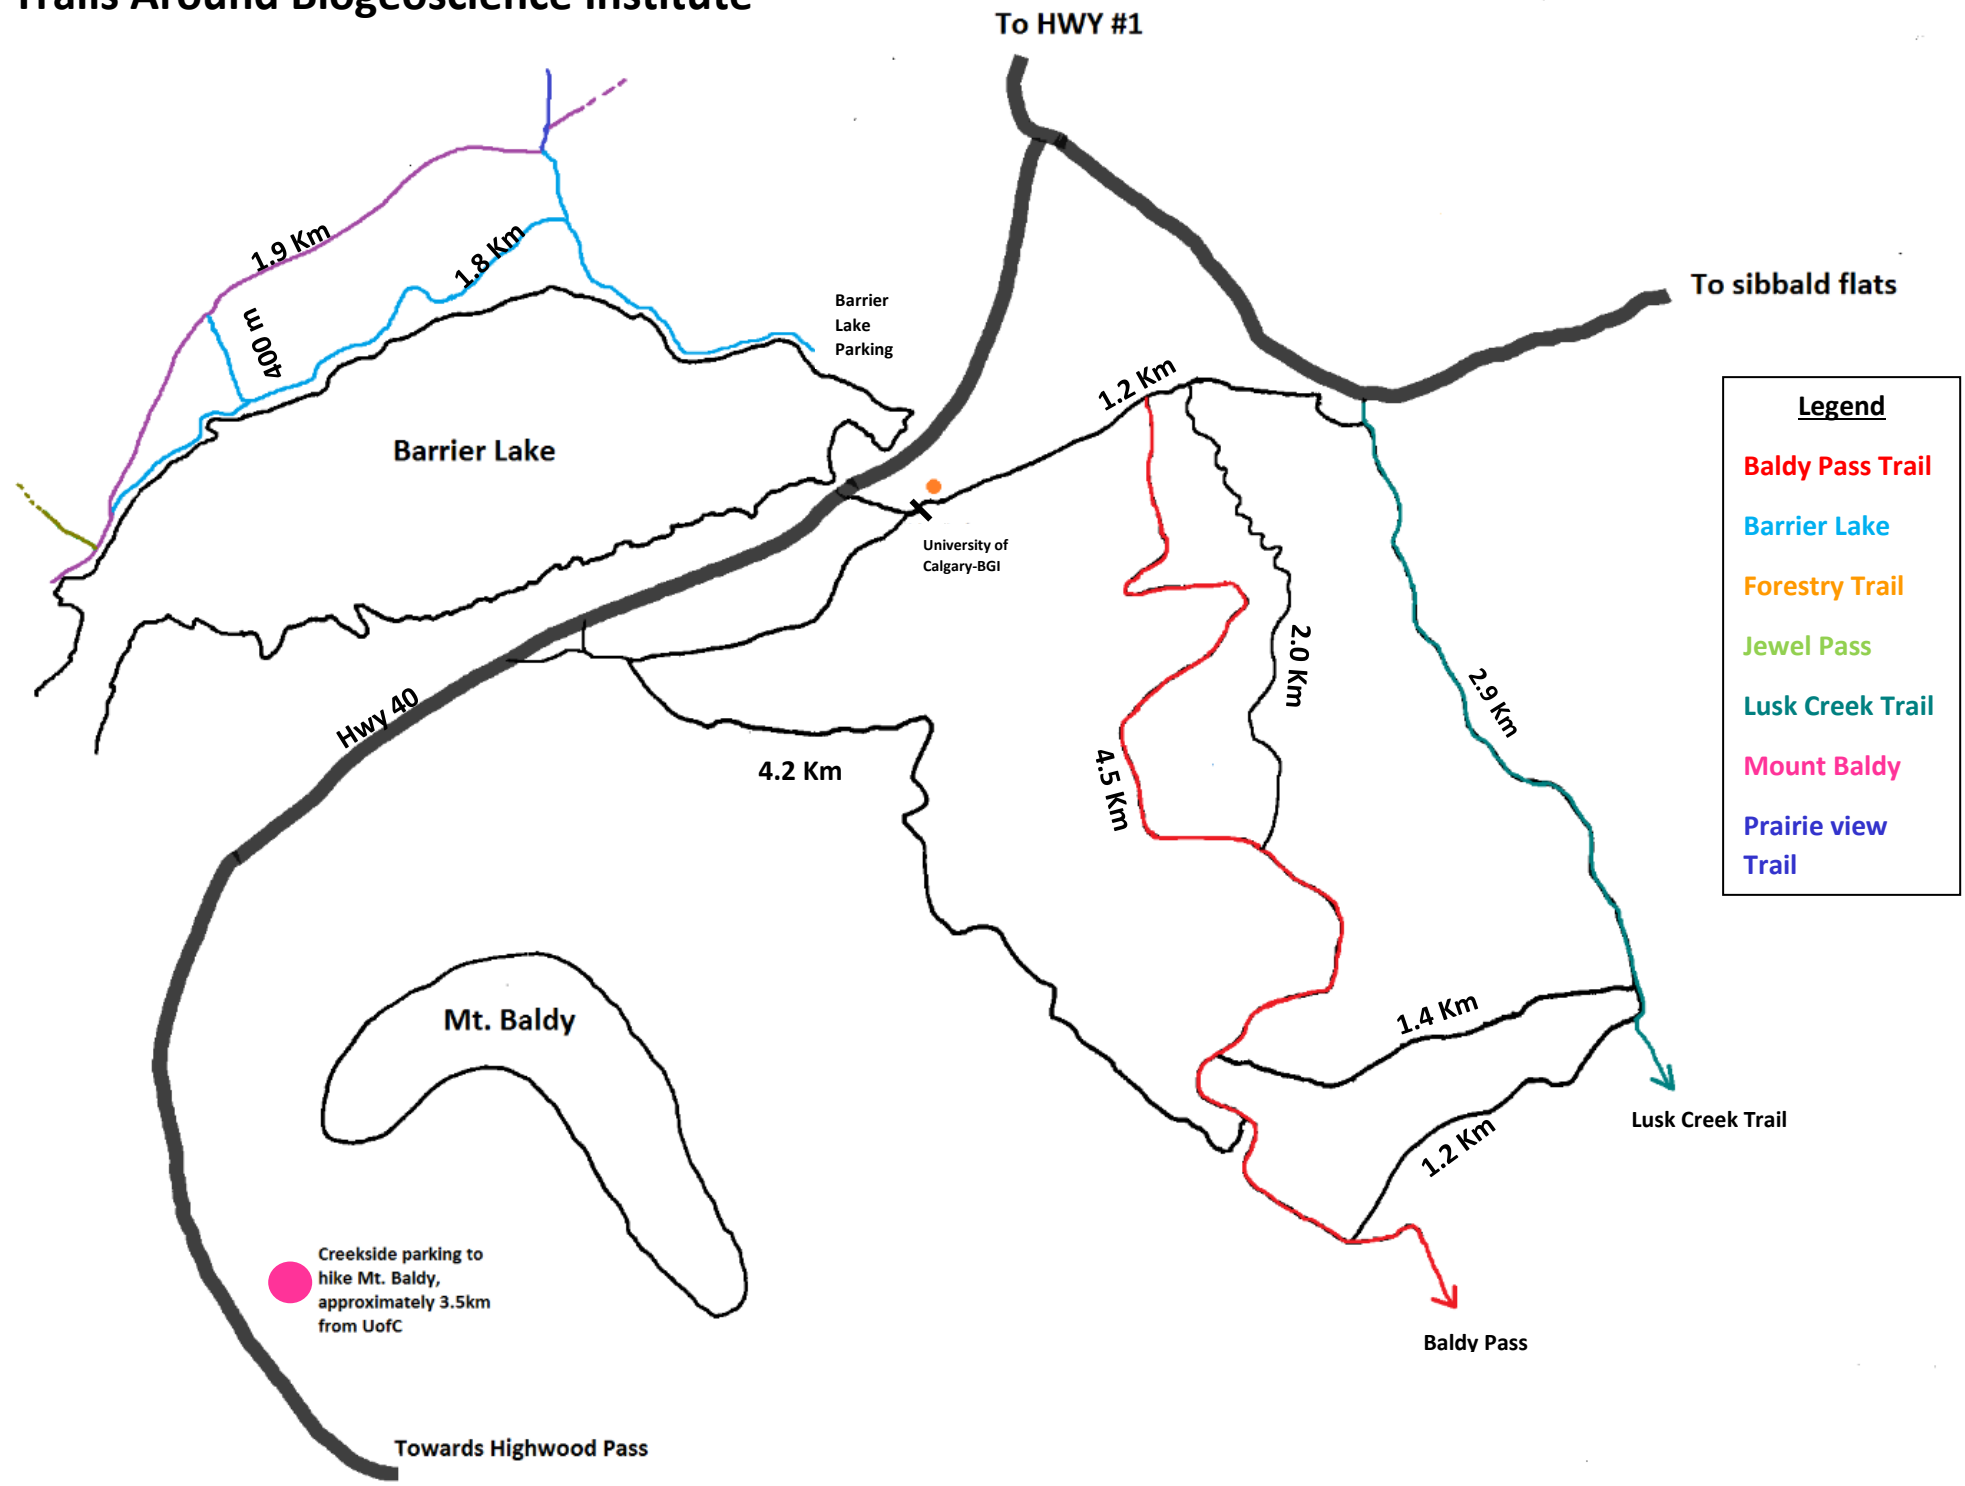

Trails Around Biogeoscience Institute

Legend	
—	Baldy Pass Trail
—	Barrier Lake
—	Forestry Trail
—	Jewel Pass
—	Lusk Creek Trail
—	Mount Baldy
—	Prairie view Trail